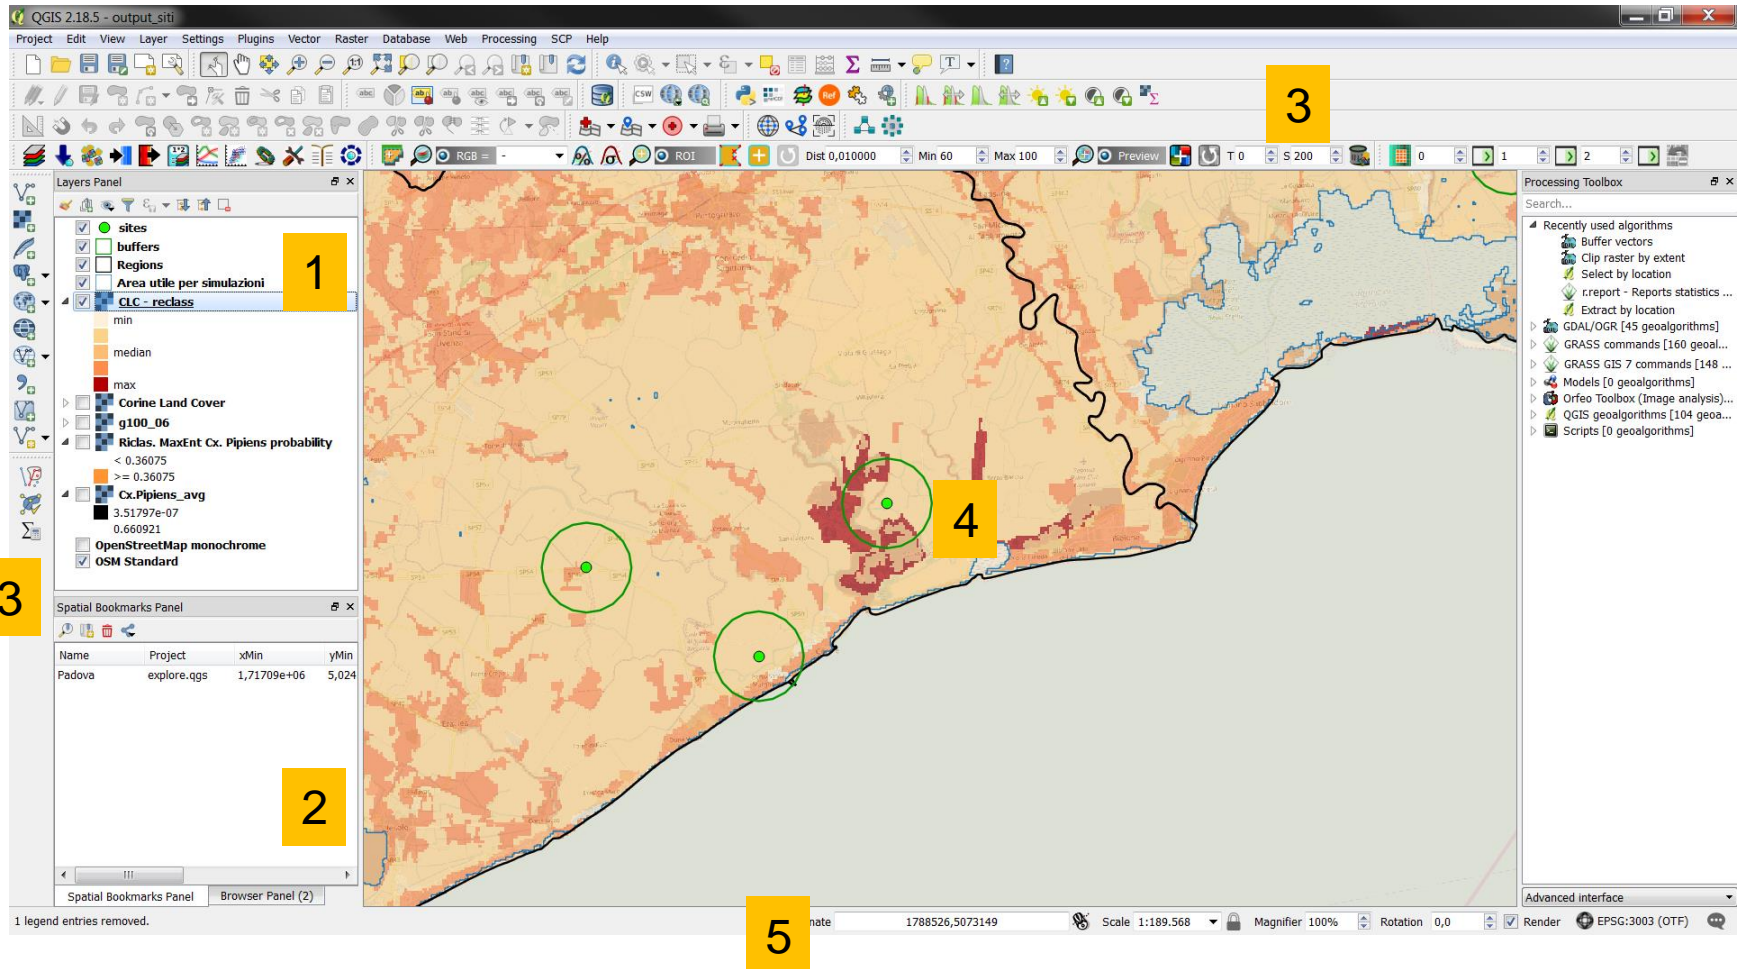

QGIS interface